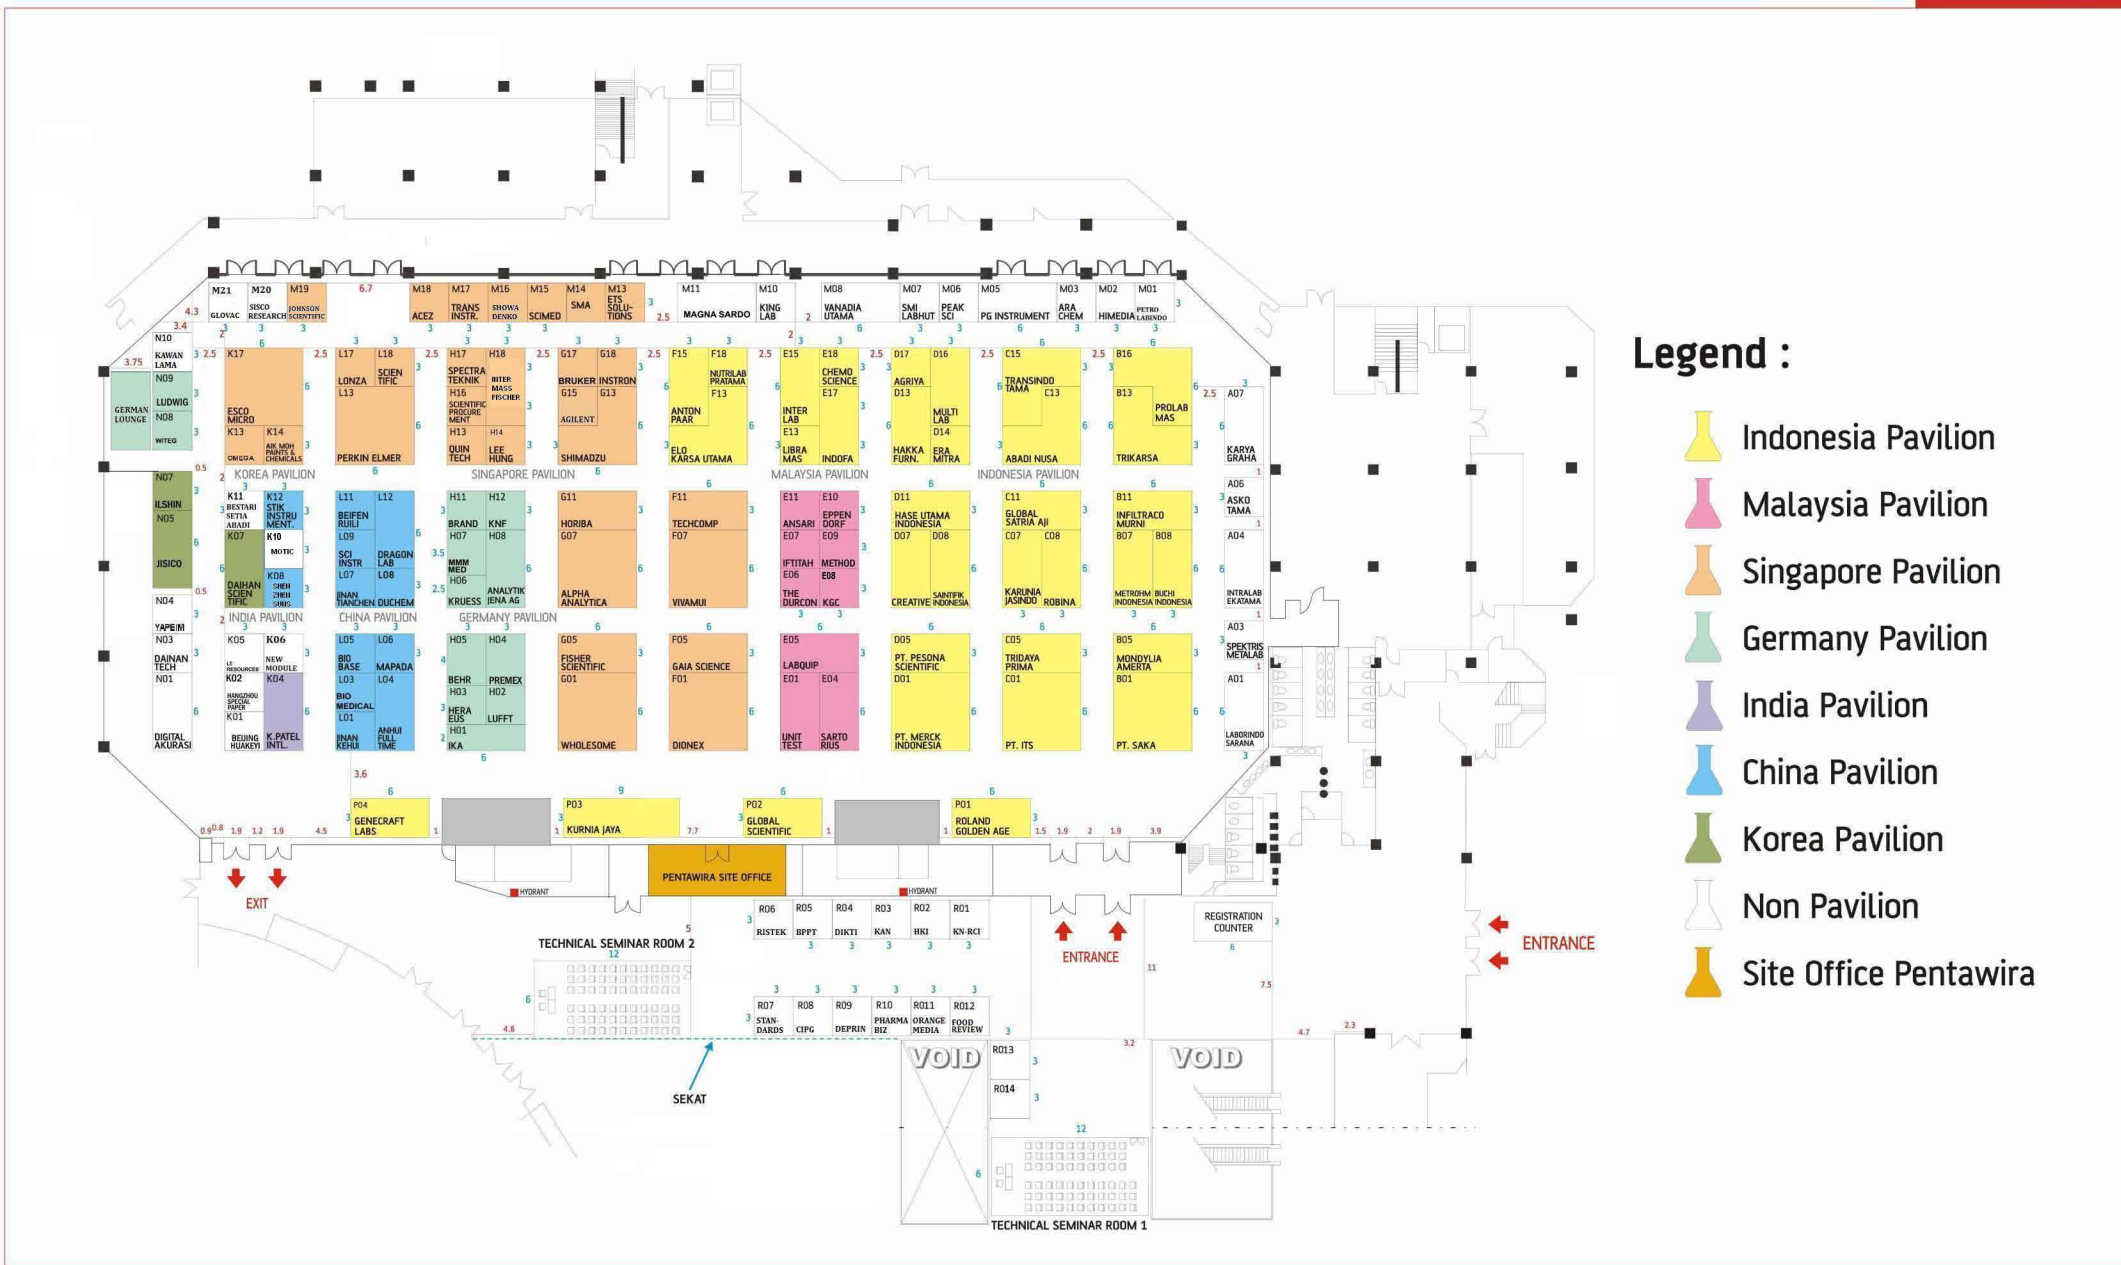

Lab Indonesia

The 2nd Indonesia International Laboratory, Analytical and Instrumentation Technology Exhibition and Conference 2012

Assembly Hall
Jakarta Convention Center
08-10 May 2012

Updated : 22 March 2012

FLOORPLAN

Legend :

-  Indonesia Pavilion
-  Malaysia Pavilion
-  Singapore Pavilion
-  Germany Pavilion
-  India Pavilion
-  China Pavilion
-  Korea Pavilion
-  Non Pavilion
-  Site Office Pentawira